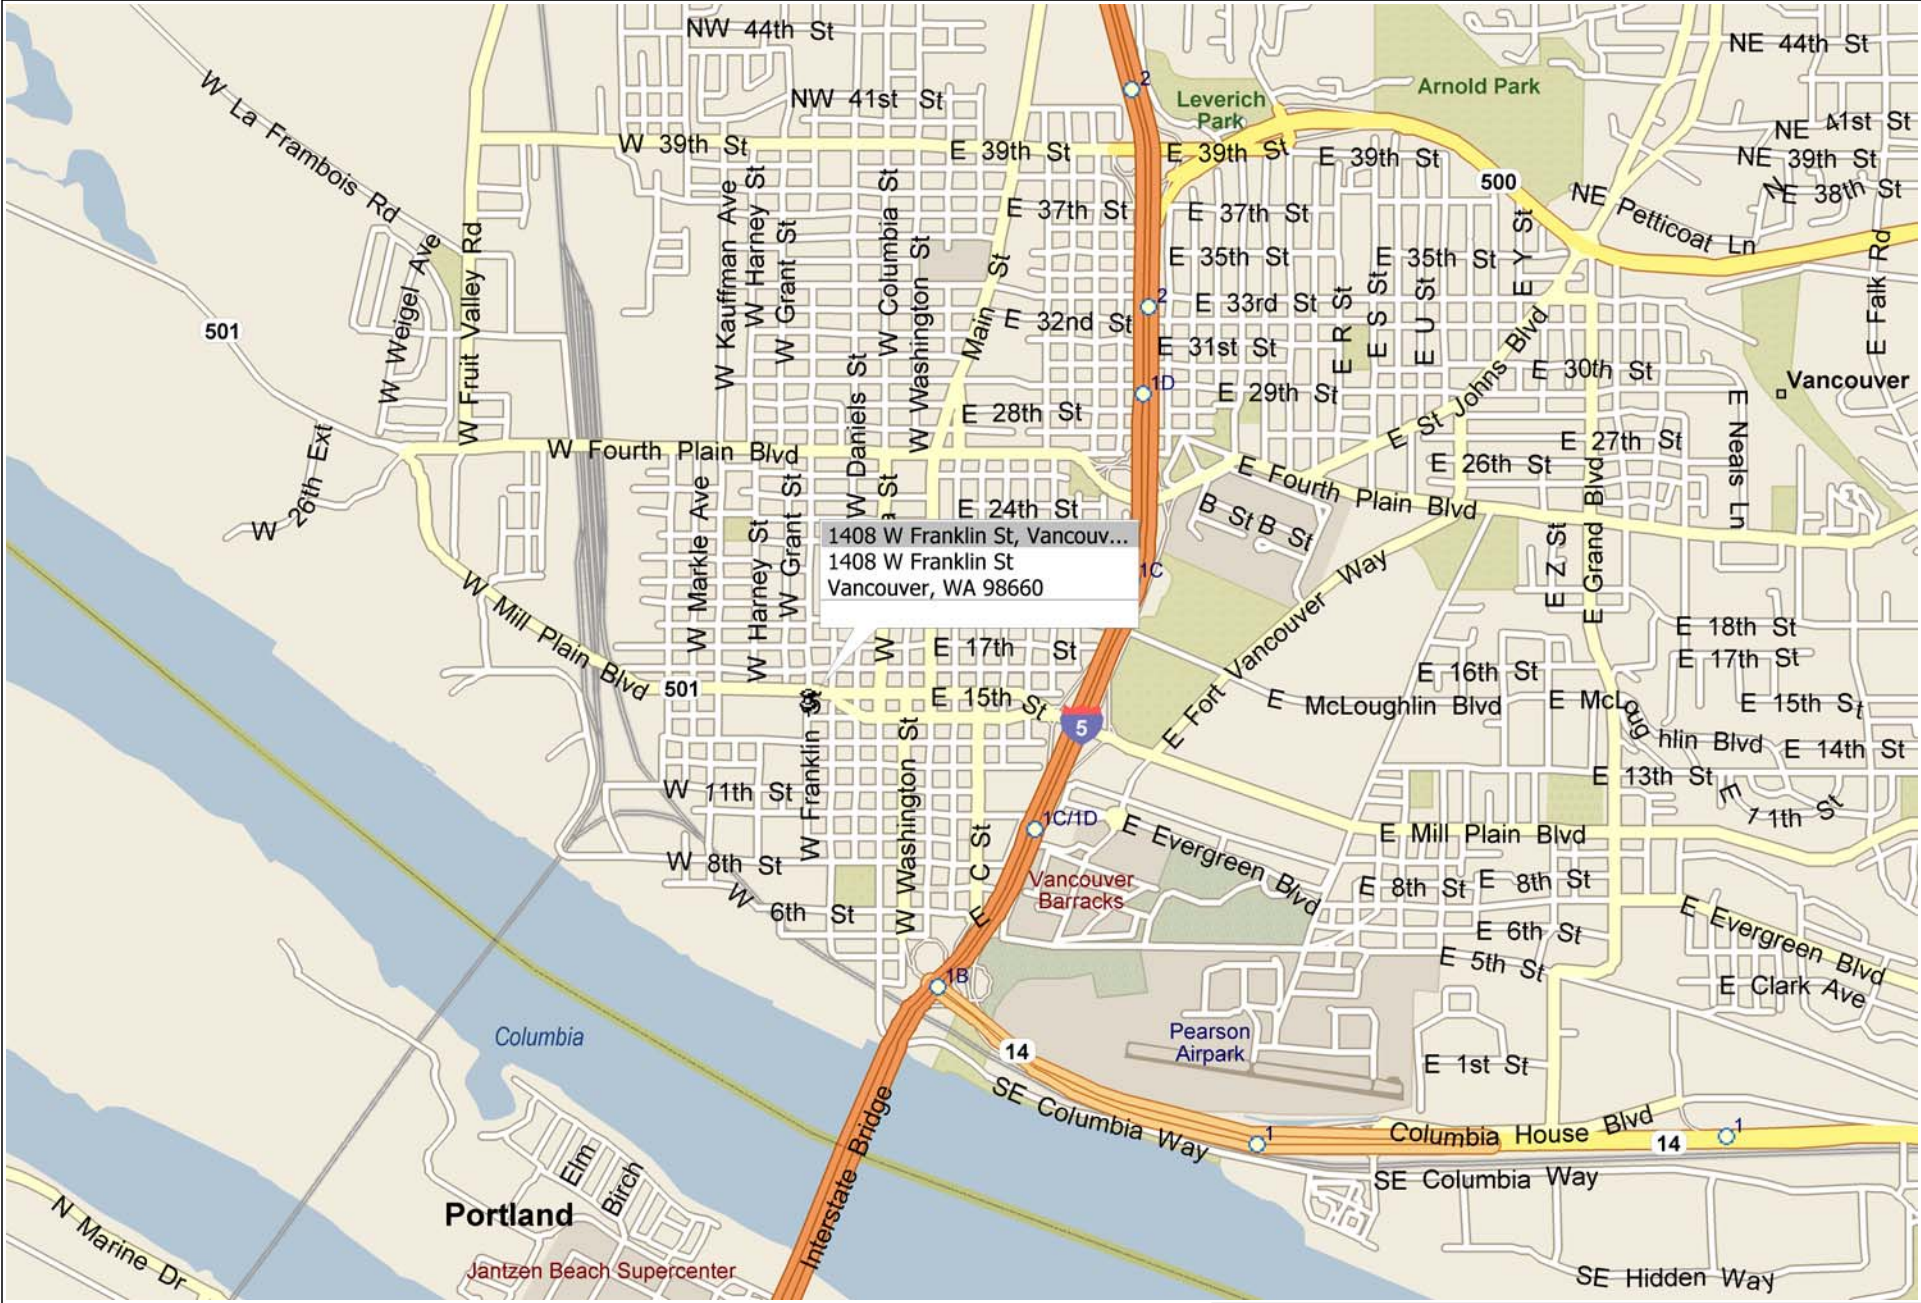

Clark County Meeting Location - closer detail

Copyright © 1988-2003 Microsoft Corp. and/or its suppliers. All rights reserved. <http://www.microsoft.com/mappoint>
© Copyright 2002 by Geographic Data Technology, Inc. All rights reserved. © 2002 Navigation Technologies. All rights reserved. This data includes information taken with permission from Canadian authorities © 1991-2002 Government of Canada (Statistics Canada and/or Geomatics Canada), all rights reserved.