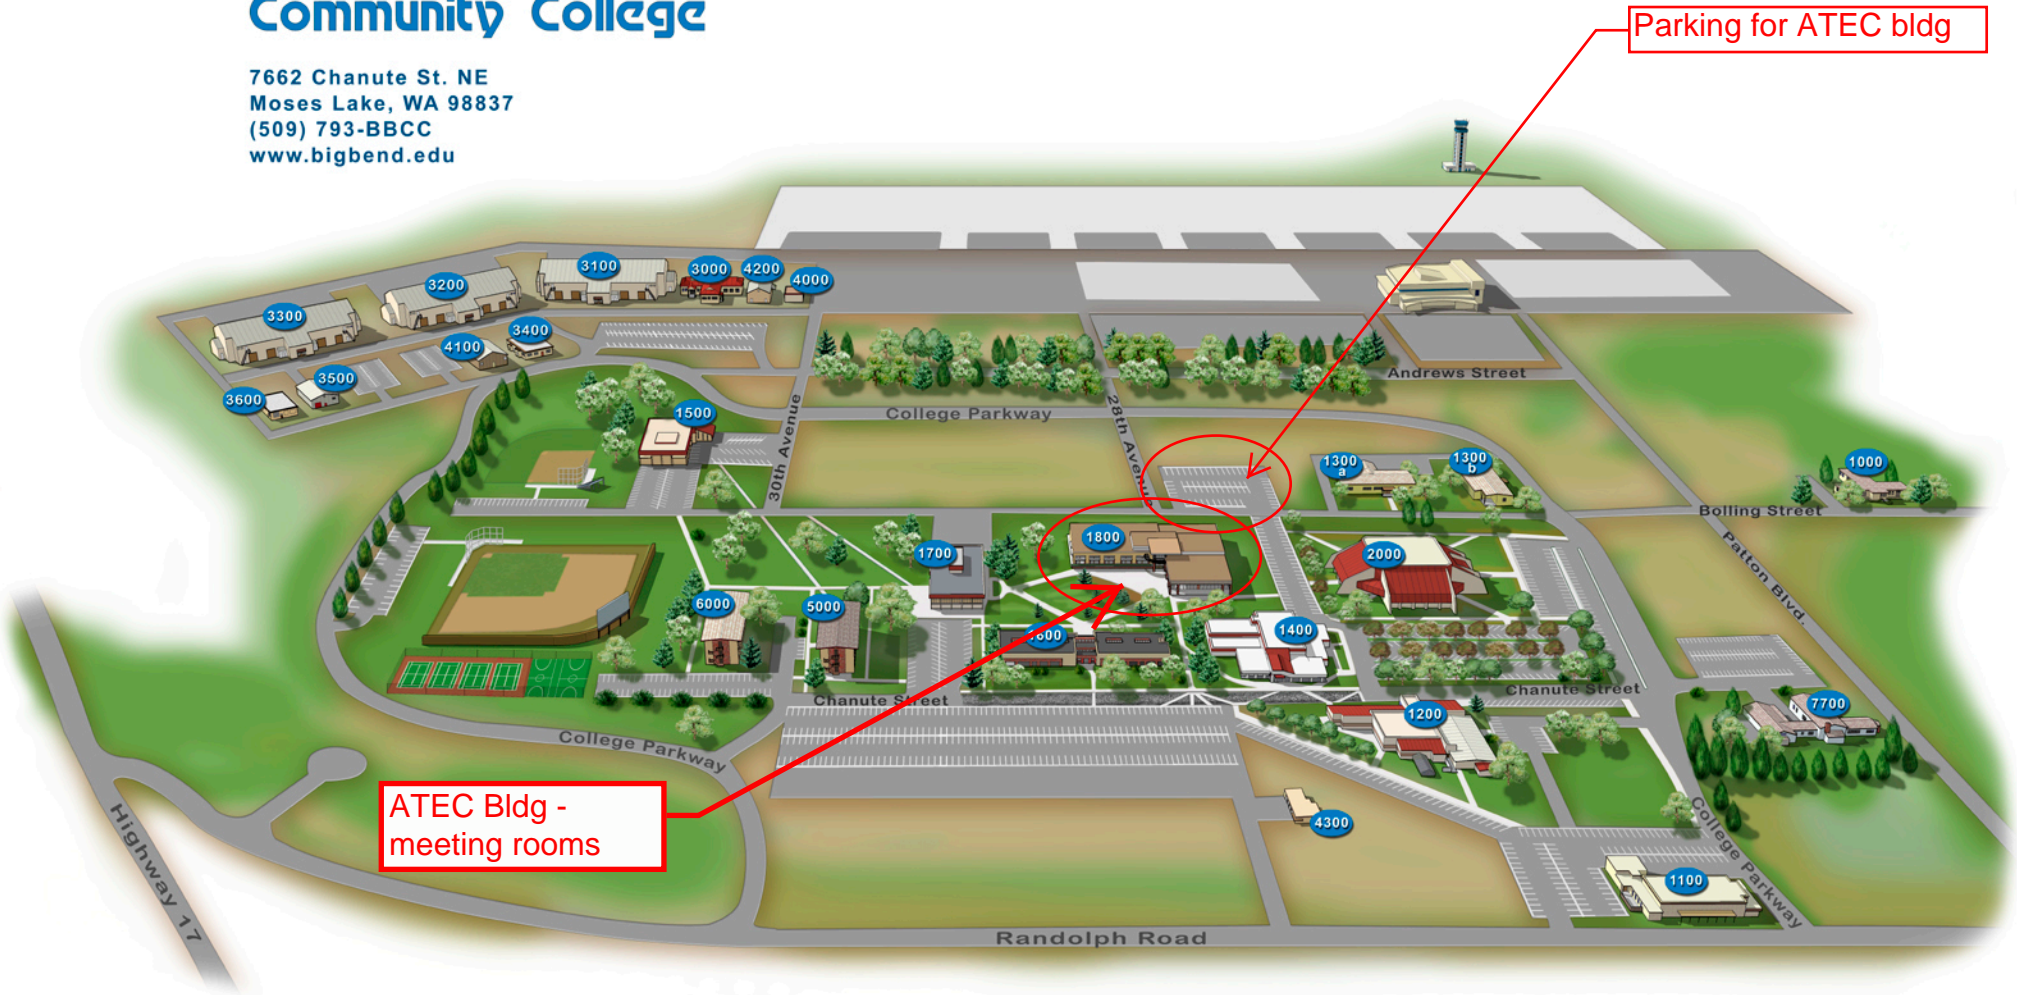

# Big Bend Community College

7662 Chanute St. NE  
Moses Lake, WA 98837  
(509) 793-BBCC  
www.bigbend.edu

- 1000 Nursing
- 1100 Wallenstien Performing Arts Center
- 1200 Science, Math, Engineering
- 1300 Home & Family Life
- 1400 Student Center/Administration
- 1500 Smith Hall
- 1600 Business & Liberal Arts
- 1700 Big Bend Technology, Faculty Offices

- 1800 Library & Grant County Advanced Technologies Education Center
- 2000 Peter D. DeVries Activity Center
- 3000 Aviation Flight Training Center
- 3100 Aircraft Hangar
- 3200 Aviation Maintenance Technology
- 3300 Automotive Technology
- 3400 Welding

- 3500 Maintenance Mechanics Technology
- 3600 Industrial Electrical Technology
- 4000 Word Services
- 4100 Art
- 4200 Central Receiving, Security, Maintenance
- 4300 Garage
- 5000 Philips Hall
- 6000 Viking Hall
- 7700 BBCC Foundation Opportunity Center